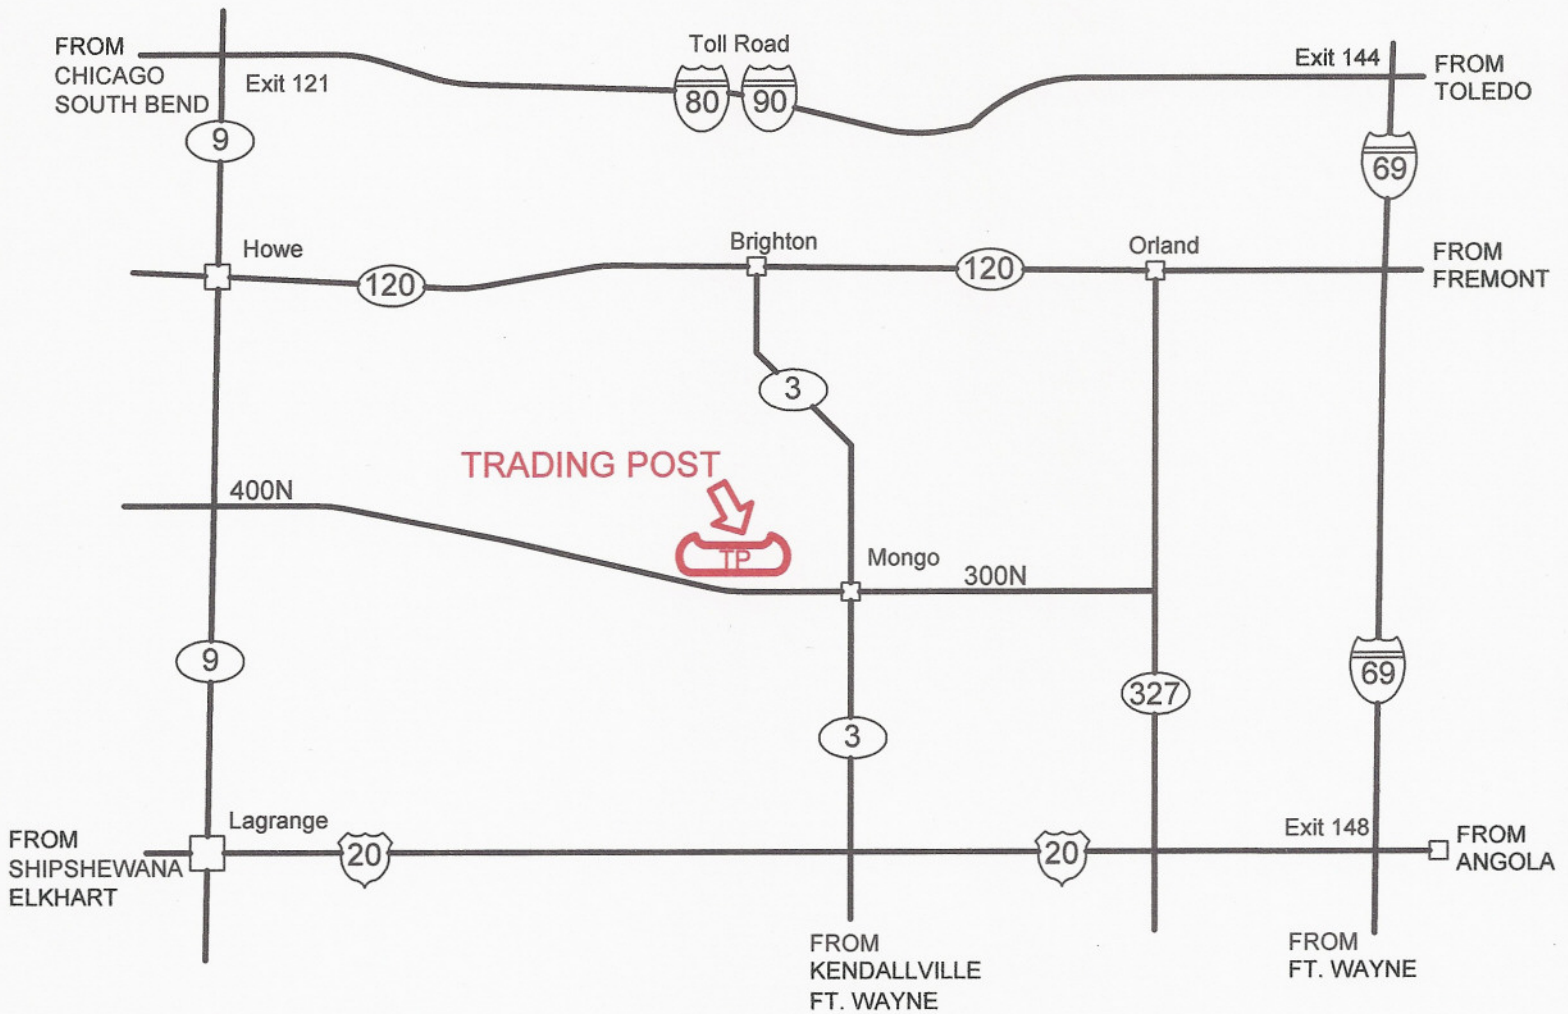

### From the NORTH, Chicago, and Indiana Toll Road

- Exit 80/90 at Exit 121, SR9 SOUTH
- Continue south through Howe one mile
- Turn LEFT on County Road 400N
- Go 7 miles to Trading Post on the LEFT

### From the SOUTH (Fort Wayne)

- North on SR3 (Lima)
- Cross US20, continue 3 more miles to Mongo
- **TURN LEFT** at Country Store (300N)
- Trading Post is 1/8 mile west of Mongo

### From the EAST (I-69 and Angola)

- Exit 148 at US 20
- Go west approximately 14 miles on US 20
- Turn RIGHT on SR3 3 miles to Mongo
- **TURN LEFT** at Country Store (300N)
- Trading Post is 1/8 mile west of Mongo

### From the WEST (Shipshewana, Elkhart, Warsaw areas)

- Take US 20 East to Lagrange and SR9
- Turn North on SR9 and go 4 miles to County Road 400N
- Turn RIGHT on CR 400N
- Go 7 miles to Trading Post on the LEFT